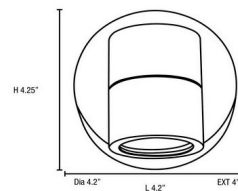

Description

KO 50 Outdoor Wall Spotlight features a Clear glass diffuser with a Satin or Bronze finish. 4.2 inch width x 4.25 inch height x 4 inch depth. ADA compliant. ETL listed for wet locations. Marine Grade. Suitable for commercial or residential use.

Shown in satin / clear

Specifications

COLOR Clear
BODY FINISH Satin
WATTAGE 5W
DIMMER Dimmable
DIMENSIONS 4.2"W x 4.25"H x 4"D
BULB INCLUDED 1 x MR16/GU5.3 (bipin)/5W/12V LED
COUNTRY OF ORIGIN China

Technical Information