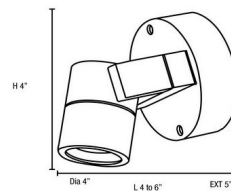

CLICK TO VIEW PRODUCT

Notes: