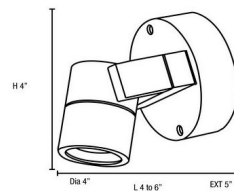

CLICK TO VIEW PRODUCT

Notes: