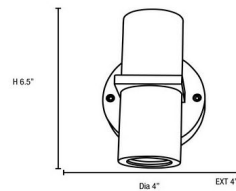

CLICK TO VIEW PRODUCT

Notes: