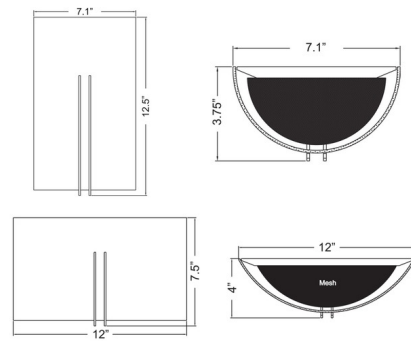

Description

The Prong Wall Sconce adds a clean, simple look to your interior space. The smooth glass diffuser is complemented by decorative steel bands. Suitable for commercial or residential use.

Shown in brushed steel / white

Specifications

COLOR	White
BODY FINISH	Brushed Steel
WATTAGE	120W
DIMMER	Standard 120V
DIMENSIONS	12\"W x 7.5\"H x 4\"D
BULB NOT INCLUDED	2 x A19/Medium (E26)/60W/120V Incandescent
COUNTRY OF ORIGIN	China