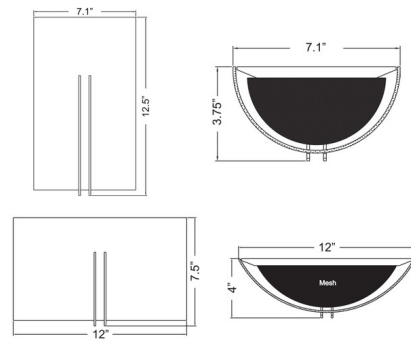

Shown in brushed steel / white

Specifications

COLOR White
BODY FINISH Brushed Steel
WATTAGE 120W
DIMMER Standard 120V
DIMENSIONS 12"W x 7.5"H x 4"D
BULB NOT INCLUDED 2 x A19/Medium (E26)/60W/120V Incandescent
COUNTRY OF ORIGIN China