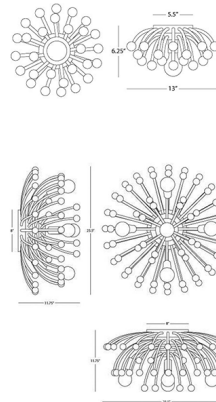

By Robert Abbey

Description

The Anemone Wall / Ceiling Flush Light brings a graceful beauty to your interior space. The graceful, curving arms end in decorative spheres that cast warm shadows across your room when lit. May be used on the ceiling or wall.

Shown in polished nickel

Specifications

COLOR	N/A
BODY FINISH	Polished Nickel
WATTAGE	45W
DIMMER	Standard 120V
DIMENSIONS	23.5"W x 11.75"H
BULB INCLUDED	5 x Mirrored/Medium (E26)/9W/120V LED
OTHER BULB OPTIONS	Mirrored/Medium (E26)/60W/120V Incandescent