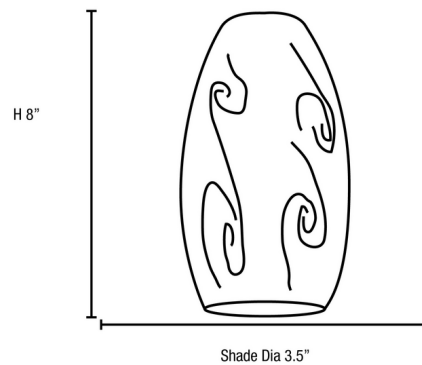

By Access

Description

Merlot Rod Pendant features a Ruby Sky glass shade with a Brushed Steel or Oil Rubbed Bronze finish. Two lamping options. LED: One 11 watt 120 volt replaceable A19 medium base LED bulb is included. INC: One 100 watt max 120 volt A19 medium base bulb is required, but not included. 3.5 inch width x 8 inch height x 54 inch maximum length. Includes one 6 inch, one 16 inch, and one 22 inch downrod. UL listed. Suitable for commercial or residential use.

Specifications

COLOR	Ruby Sky
BODY FINISH	Oil Rubbed Bronze
WATTAGE	72W
DIMMER	Standard 120V
DIMENSIONS	54"L x 3.5"W x 8"H
BULB NOT INCLUDED	1 x A19/Medium (E26)/72W/120V Incandescent
COUNTRY OF ORIGIN	China

Technical Information

LAMP COLOR	2700K
LUMENS/WATT	22.22
LUMINOUS FLUX	1600 lumens

Shown in oil rubbed bronze / ruby sky

CLICK TO VIEW PRODUCT

Notes: