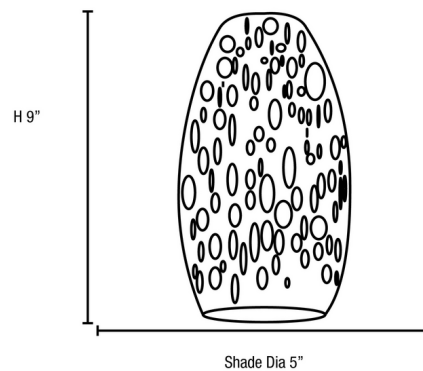

By Access

Description

Champagne Rod Pendant features a variety of glass shades with an Oil Rubbed Bronze or Brushed Steel finish. Two lamping options. LED: One 11 watt 120 volt replaceable A19 medium base LED bulb is included. INC: One 100 watt max 120 volt A19 medium base bulb is required, but not included. 5 inch width x 9 inch height x 55 inch maximum length. Includes one 6 inch, one 16 inch, and one 22 inch downrod. UL listed. Suitable for commercial or residential use.

Specifications

COLOR Inca
BODY FINISH Oil Rubbed Bronze
WATTAGE 72W
DIMMER Standard 120V
DIMENSIONS 55"L x 5"W x 9"H
BULB NOT INCLUDED 1 x A19/Medium (E26)/72W/120V Incandescent
COUNTRY OF ORIGIN China

Technical Information

LAMP COLOR 2700K
LUMENS/WATT 22.22
LUMINOUS FLUX 1600 lumens

Shown in oil rubbed bronze / inca

CLICK TO VIEW PRODUCT

Notes: