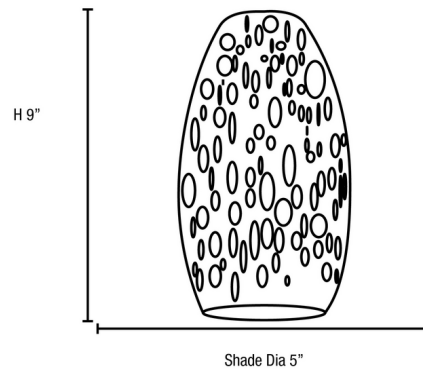

Description

Champagne Rod Pendant features a variety of glass shades with an Oil Rubbed Bronze or Brushed Steel finish. Two lamping options. LED: One 11 watt 120 volt replaceable A19 medium base LED bulb is included. INC: One 100 watt max 120 volt A19 medium base bulb is required, but not included. 5 inch width x 9 inch height x 55 inch maximum length. Includes one 6 inch, one 16 inch, and one 22 inch downrod. UL listed. Suitable for commercial or residential use.

Specifications

COLOR	Red
BODY FINISH	Oil Rubbed Bronze
WATTAGE	11W
DIMMER	Dimmable
DIMENSIONS	55"L x 5"W x 9"H
BULB INCLUDED	1 x A19/Medium (E26)/11W/120V LED
COUNTRY OF ORIGIN	China

Technical Information

COLOR RENDERING	80 CRI
LAMP COLOR	3000K
LUMENS/WATT	72.73
LUMINOUS FLUX	800 lumens

Shown in oil rubbed bronze / red

CLICK TO VIEW PRODUCT

Notes: