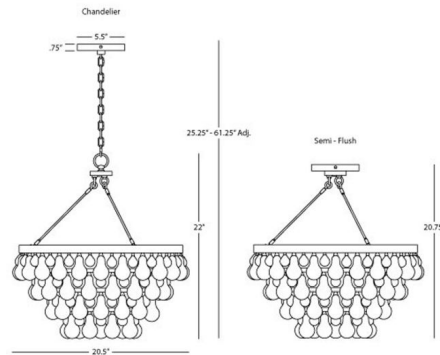

CLICK TO VIEW PRODUCT

Notes: