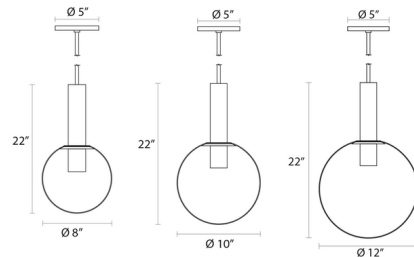

Specifications

COLOR	Clear
BODY FINISH	Polished Nickel
WATTAGE	60W
DIMMER	Standard 120V
DIMENSIONS	10"W x 22"H
BULB NOT INCLUDED	1 x A15/Medium (E26)/60W/120V Incandescent
OTHER BULB OPTIONS	1 x A15/Medium (E26)/120V LED 1 x G25/Medium (E26)/120V Incandescent 1 x G25/Medium (E26)/120V LED

CLICK TO VIEW PRODUCT

Notes: