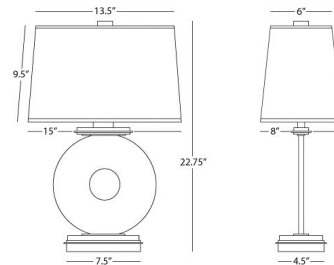

By Robert Abbey

Description

Taking its name from its O-shaped base, the Tic-Tac-Toe Table Lamp offers a bold, architectural design that will stand out in any space. The base is accented by brass and marble accents and capped with a linen shade for a warm, welcoming look. 3-way switch located on socket.

Shown in antique brass

Specifications

COLOR N/A
BODY FINISH Antique Brass
WATTAGE 150W
DIMMER Included
DIMENSIONS 15"W x 22.75"H
BULB NOT INCLUDED 1 x A19 3-Way/Medium (E26)/150W/120V Incandescent
COUNTRY OF ORIGIN China