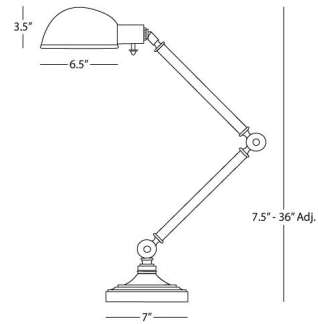

### Description

Inspired by the classic pharmacy lamp shape, the Kinetic Adjustable Pharmacy Task Lamp features an adjustable neck that is perfect for providing task lighting on a desktop or next to a reading chair. Hi-lo rotary switch located on socket.

### Specifications

COLOR	N/A
BODY FINISH	Antique Brass
WATTAGE	43W
DIMMER	N/A
DIMENSIONS	7"W x 36"H x 15"D
BULB NOT INCLUDED	1 x A19/Medium (E26)/43W/120V Incandescent
COUNTRY OF ORIGIN	China

CLICK TO VIEW PRODUCT