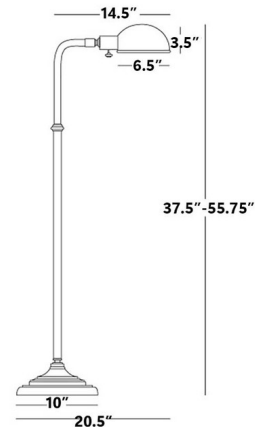

### Description

Inspired by the classic pharmacy lamp shape, the Kinetic Adjustable Pharmacy Floor Lamp features a height-adjustable stem that is perfect for providing task lighting next to a desk or reading chair. Hi-lo rotary switch located on socket.

### Specifications

COLOR	Antique Brass
BODY FINISH	Antique Brass
WATTAGE	60W
DIMMER	Included
DIMENSIONS	10"W x 55.75"H
BULB NOT INCLUDED	1 x A19/Medium (E26)/60W/120V Incandescent
COUNTRY OF ORIGIN	China

### Technical Information

PRODUCT DIMENSIONS . . . . . Adjustable Overall Height: 37.5" - 55.75"

Shown in antique brass / antique brass

CLICK TO VIEW PRODUCT

Notes: