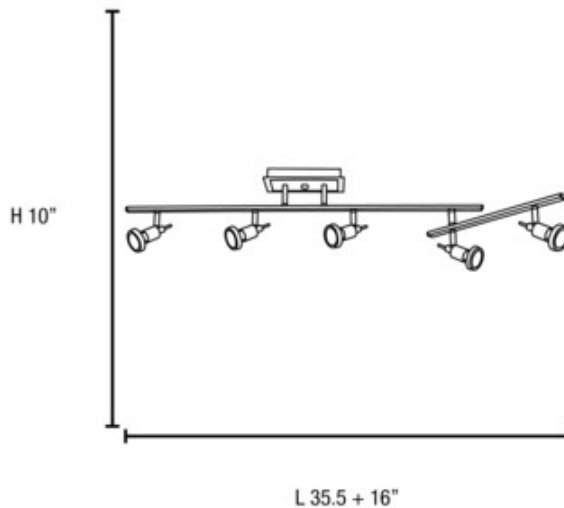

Viper Spotlight Semi Flush Ceiling Light

Description:

Viper Spotlight Semi Flush Ceiling Light features five adjustable heads in Brushed Steel. Two lamping options. LED: Five 5 watt 120 volt MR16 GU10 base LED bulbs are included. HAL: Five 35 watt 120 volt MR16 GU10 base halogen bulbs are included. 51.5 inch width x 10 inch height. ETL listed.

Shown in: Brushed Steel

List Price: \$237.50
 Our Price: \$190.00

Shade Color: N/A
 Body Finish: Brushed Steel
 Lamp: 5 x MR16/GU10/35W/120V Halogen
 5 x MR16/GU10/120V LED
 Wattage: 175W
 Dimmer: Incandescent
 Dimensions: 10"H x 51.5"W