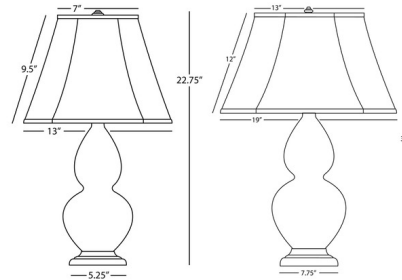

### Description

The Double Gourd Table Lamp adds a bold decorative look to your interior space. The gracefully curving ceramic body rests on a round metal base with matching finish, and is topped with a colorful, lined shade that casts warm light across your room. The shades with a colored interior lining create a gradient effect on the lamp's body when illuminated. Full range dimmer switch is located on the lamp socket. Note: Not all options are available.

### Specifications

COLOR . . . . . Pearl Dupioni Shade  
BODY FINISH . . . . . Celadon  
WATTAGE . . . . . 27W  
DIMMER . . . . . Included  
DIMENSIONS . . . . . 13"W x 22.75"H  
BULB NOT INCLUDED . . . . . 1 x A19/Medium (E26)/27W/120V LED  
COUNTRY OF ORIGIN . . . . . United States