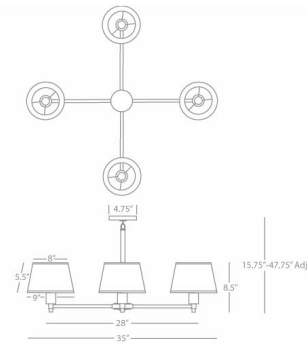

By Robert Abbey

Description

Real Simple Chandelier features a Snowflake Fabric shades with a Dark Bronze finish, White Mont Blanc Parchment Shades with a Stardust White finish, Snowflake fabric shades with a Matte Black finish, or Snowflake fabric shades with a Gunmetal finish. All with a bottom diffuser. Four 60 watt, 120 volt B10 Candelabra base incandescent bulbs are required, but not included. Comes with one 6 inch and three 12 inch rods to customize length. Made in the USA. UL listed. 35 inch width x 8.5 inch height x 47.75 inch maximum length.

Shown in snowflake / gunmetal

Specifications

COLOR	N/A
BODY FINISH	Snowflake / Gunmetal
WATTAGE	20W
DIMMER	Standard 120V
DIMENSIONS	47.75"L x 35"W x 8.5"H
BULB NOT INCLUDED	4 x B11/Candelabra (E12)/5W/120V LED
OTHER BULB OPTIONS	4 x B10/Candelabra (E12)/60W/120V Incandescent
COUNTRY OF ORIGIN	United States