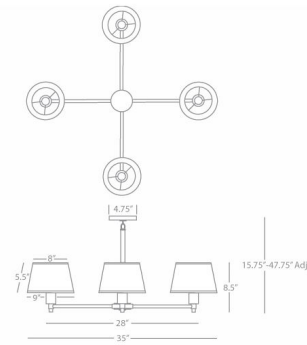

By Robert Abbey

Description

The Real Simple Chandelier features a sleek metal frame and neatly tapered drum shades for a versatile look that will complement a variety of decor styles. The single-tiered design gives the chandelier a minimalist expression while providing diffused, inviting light perfect for a living room or dining room. Sloped ceiling compatible.

Shown in snowflake / gunmetal

Specifications

COLOR	N/A
BODY FINISH	Snowflake / Gunmetal
WATTAGE	20W
DIMMER	Standard 120V
DIMENSIONS	47.75"L x 35"W x 8.5"H
BULB NOT INCLUDED	4 x B11/Candelabra (E12)/5W/120V LED
OTHER BULB OPTIONS	4 x B10/Candelabra (E12)/60W/120V Incandescent
COUNTRY OF ORIGIN	United States