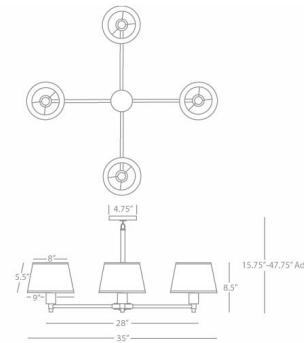

By Robert Abbey

Description

The Real Simple Chandelier features a sleek metal frame and neatly tapered drum shades for a versatile look that will complement a variety of decor styles. The single-tiered design gives the chandelier a minimalist expression while providing diffused, inviting light perfect for a living room or dining room. Sloped ceiling compatible.

Shown in snowflake / gunmetal

Specifications

COLOR	N/A
BODY FINISH	Snowflake / Gunmetal
WATTAGE	20W
DIMMER	Standard 120V
DIMENSIONS	47.75"L x 35"W x 8.5"H
BULB NOT INCLUDED	4 x B11/Candelabra (E12)/5W/120V LED
OTHER BULB OPTIONS	4 x B10/Candelabra (E12)/60W/120V Incandescent
COUNTRY OF ORIGIN	United States