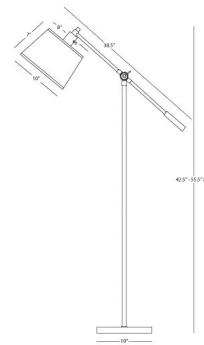

Lightology

lightology.com
866-954-4489
04-25-26

Project: _____

Company: _____

Location: _____ Fixture Type: _____

SPEC #: **RAB486819**

Approved On: _____ Approved By: _____

Real Simple Boom Floor Lamp

By Robert Abbey

Description

The Real Simple Boom Floor Lamp is both stylish and functional, with an adjustable arm that can be raised or lowered to direct the light for reading and other tasks. The lamp's sleek stem and neatly tapered lampshade give it a sleek, modern look. 3-way switch on socket.

Shown in snowflake / matte black

Specifications

COLOR	N/A
BODY FINISH	Snowflake / Matte Black
WATTAGE	72W
DIMMER	Standard 120V
DIMENSIONS	38.5\"W x 55.5\"H
BULB NOT INCLUDED	1 x A19/Medium (E26)/72W/120V Incandescent
COUNTRY OF ORIGIN	United States