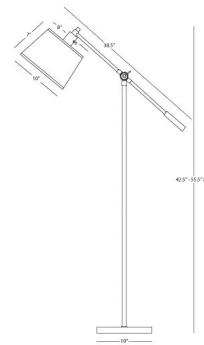

Lightology

lightology.com
866-954-4489
07-09-26

Project: _____

Company: _____

Location: _____ Fixture Type: _____

SPEC #: **RAB486819**

Approved On: _____ Approved By: _____

Real Simple Boom Floor Lamp

By Robert Abbey

Description

The Real Simple Boom Floor Lamp is both stylish and functional, with an adjustable arm that can be raised or lowered to direct the light for reading and other tasks. The lamp's sleek stem and neatly tapered lampshade give it a sleek, modern look. 3-way switch on socket.

Shown in snowflake / matte black

Specifications

COLOR	N/A
BODY FINISH	Snowflake / Matte Black
WATTAGE	72W
DIMMER	Standard 120V
DIMENSIONS	38.5\"W x 55.5\"H
BULB NOT INCLUDED	1 x A19/Medium (E26)/72W/120V Incandescent
COUNTRY OF ORIGIN	United States