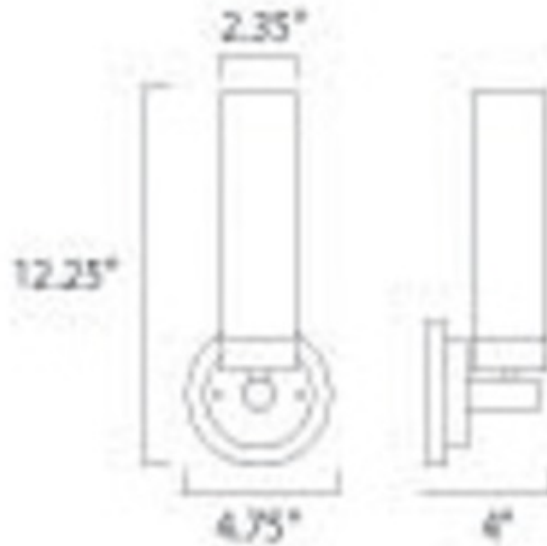

Cilandro 1 Light Wall Light

Description:

Cilandro 1 Light Wall Light features White glass diffuser and Satin Nickel finish. One 60 watt 120 watt T10 incandescent bulb is included. 4.75 inch width x 12.25 inch height x 4 inch depth. ADA compliant.

Shown in: Satin Nickel / Matte White

List Price: \$92.50
Our Price: \$74.00

Shade Color: Matte White
Body Finish: Satin Nickel
Lamp: 1 x T10/Medium (E26)/60W/120V Incandescent
Wattage: 60W
Dimmer: Incandescent
Dimensions: 12.25"H x 4.75"W x 4"D

Product Number: ET248682			
Company:		Fixture Type:	Date: Apr 23, 2018
Project:		Approved By:	

#0522WS-CILANDRO-00511-MWS

Fax: (773) 883-6131

Phone: 866-954-4489

Address: 1718 W. Fullerton Ave. Chicago IL 60614