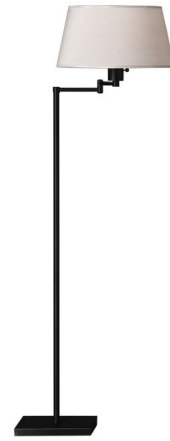

Lightology

lightology.com
866-954-4489
04-27-26

Project: _____

Company: _____

Location: _____ Fixture Type: _____

SPEC #: **RAB486820**

Approved On: _____ Approved By: _____

Real Simple Swing Arm Floor Lamp By Robert Abbey

Description

The Real Simple Swing Arm Floor Lamp is both stylish and functional, with an adjustable arm to direct the light for reading and other tasks. The lamp's sleek stem and neatly tapered lampshade give it a sleek, modern look. 3-way switch on socket.

Shown in snowflake / matte black

Specifications

COLOR	N/A
BODY FINISH	Snowflake / Matte Black
WATTAGE	150W
DIMMER	Included
DIMENSIONS	10"W x 55.5"H
BULB NOT INCLUDED	1 x A19 3-Way/Medium (E26)/150W/120V Incandescent
COUNTRY OF ORIGIN	United States