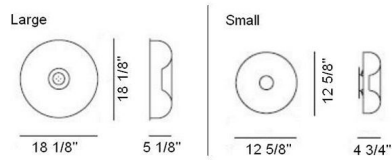

By Foscarini

Description

Circus 07 Piccola Wall/Ceiling Mount features a polished white blown glass diffuser with a satin nickel finish. Available in a small (Piccola) or large (Grande). Small requires (4) 25 watt, 120 volt, G16.5 candelabra base incandescent lamps. Large requires (4) 40 watt, 120 volt, G16.5 candelabra base incandescent lamps. General light distribution. UL listed. Made in Italy.

Shown in satin nickel / polished white

Specifications

COLOR Polished White
BODY FINISH Satin Nickel
WATTAGE 100W
DIMMER Low Voltage Electronic
DIMENSIONS 12.625"L x 12.625"W x 4.75"H
BULB NOT INCLUDED 4 x G16.5/Candelabra (E12)/25W/120V Incandescent