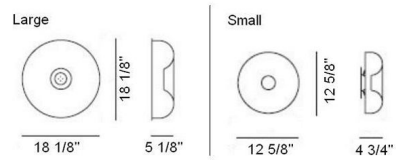

### Description

Circus 07 Piccola Wall/Ceiling Mount features a polished white blown glass diffuser with a satin nickel finish. Available in a small (Piccola) or large (Grande). Small requires (4) 25 watt, 120 volt, G16.5 candelabra base incandescent lamps. Large requires (4) 40 watt, 120 volt, G16.5 candelabra base incandescent lamps. General light distribution. UL listed. Made in Italy.

### Specifications

COLOR . . . . . Polished White  
BODY FINISH . . . . . Satin Nickel  
WATTAGE . . . . . 100W  
DIMMER . . . . . Low Voltage Electronic  
DIMENSIONS . . . . . 12.625"L x 12.625"W x 4.75"H  
BULB NOT INCLUDED . . . . . 4 x G16.5/Candelabra (E12)/25W/120V Incandescent