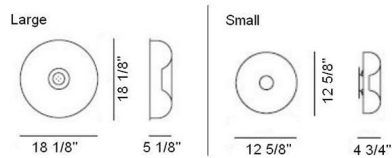

By Foscarini

Description

Circus 07 Piccola Wall/Ceiling Mount features a polished white blown glass diffuser with a satin nickel finish. Available in a small (Piccola) or large (Grande). Small requires (4) 25 watt, 120 volt, G16.5 candelabra base incandescent lamps. Large requires (4) 40 watt, 120 volt, G16.5 candelabra base incandescent lamps. General light distribution. UL listed. Made in Italy.

Shown in satin nickel / polished white

Specifications

COLOR Polished White
BODY FINISH Satin Nickel
WATTAGE 100W
DIMMER Low Voltage Electronic
DIMENSIONS 12.625"L x 12.625"W x 4.75"H
BULB NOT INCLUDED 4 x G16.5/Candelabra (E12)/25W/120V Incandescent