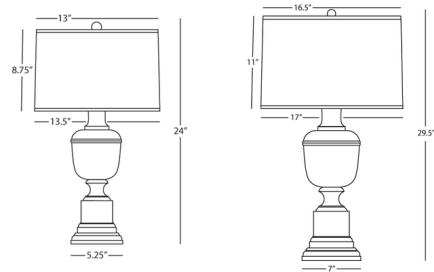

### Specifications

COLOR . . . . . Ivory Opaque Parchment / Ivory Lacquered  
BODY FINISH . . . . . Natural Brass  
WATTAGE . . . . . 5W  
DIMMER . . . . . Included  
DIMENSIONS . . . . . 13.5"W x 24"H  
BULB NOT INCLUDED . . . . . 1 x B11/Candelabra (E12)/5W/120V LED  
OTHER BULB OPTIONS . . . . . 1 x B10/Candelabra (E12)/60W/120V Incandescent  
COUNTRY OF ORIGIN . . . . . United States