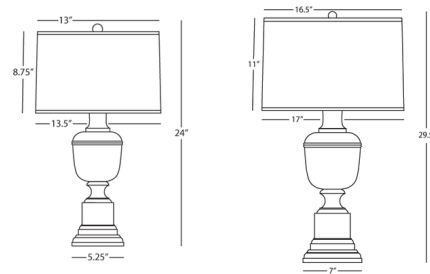

Description

The Annika Table Lamp embodies traditional sophistication with its urn-shaped base and drum shade. Annika is the perfect accent on a bedside table or next to a comfy armchair in a reading nook. 3-way rotary switch.

Shown in natural brass / ivory opaque parchment / ivory lacquered

Specifications

COLOR Ivory Opaque Parchment / Ivory Lacquered
BODY FINISH Natural Brass
WATTAGE 5W
DIMMER Included
DIMENSIONS 13.5\"W x 24\"H
BULB NOT INCLUDED 1 x B11/Candelabra (E12)/5W/120V LED
OTHER BULB OPTIONS 1 x B10/Candelabra (E12)/60W/120V Incandescent
COUNTRY OF ORIGIN United States