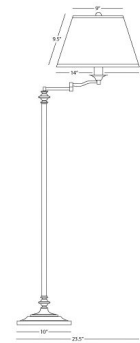

Lightology

lightology.com
866-954-4489
06-13-26

Project: _____

Company: _____

Location: _____ Fixture Type: _____

SPEC #: **RAB486895**

Approved On: _____ Approved By: _____

Wilton Swing Arm Floor Lamp

By Robert Abbey

Description

The Wilton Swing Arm Floor Lamp offers a blend of traditional charm and modern functionality that is the perfect addition to a living room or bedroom. The lamp's stem is accented with charming details and the tapered fabric shade gives the lamp a versatile, transitional look. The adjustable swinging arm is perfect for providing light next to a desk or reading chair. 3-Way switch located on socket.

Shown in antique rust / golden saki

Specifications

COLOR	Golden Saki
BODY FINISH	Antique Rust
WATTAGE	150W
DIMMER	Standard 120V
DIMENSIONS	23.5"W x 60"H
BULB NOT INCLUDED	1 x A19/Medium (E26)/150W/120V Incandescent
COUNTRY OF ORIGIN	United States