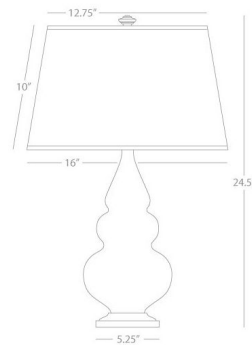

Lightology

lightology.com
866-954-4489
04-25-26

Project: _____

Company: _____

Location: _____ Fixture Type: _____

SPEC #: **RAB486927**

Approved On: _____ Approved By: _____

Triple Gourd Small Table Lamp By Robert Abbey

Description

The Triple Gourd Small Table Lamp adds a bold decorative look to your interior space. The tall ceramic body rests on a square lucite or round metal base and is topped by a hardback fabric shade, with matching finial, that casts warm light across your room. Full range dimmer is located on the lamp socket. Note: Egg Blue finish is not available with the Antique Brass or Antique Silver bases.

Shown in smoky taupe / pearl dupioni

Specifications

COLOR	Pearl Dupioni
BODY FINISH	Smoky Taupe
WATTAGE	27W
DIMMER	Included
DIMENSIONS	16"W x 24.5"H
BULB NOT INCLUDED	1 x A19/Medium (E26)/27W/120V LED
COUNTRY OF ORIGIN	United States

Technical Information

PRODUCT DIMENSIONS	Silver Cord: 96"
--------------------	------------------

CLICK TO VIEW PRODUCT

Notes: