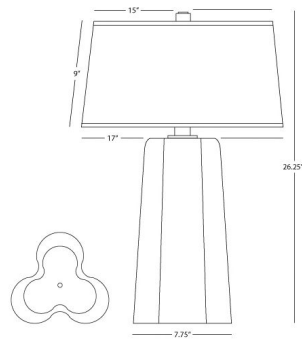

Shown in white / mont blanc parchment

Specifications

COLOR Mont Blanc Parchment
BODY FINISH White
WATTAGE 15W
DIMMER Included
DIMENSIONS 17"W x 26.25"H
BULB NOT INCLUDED 1 x A19/Medium (E26)/15W/120V LED
COUNTRY OF ORIGIN China