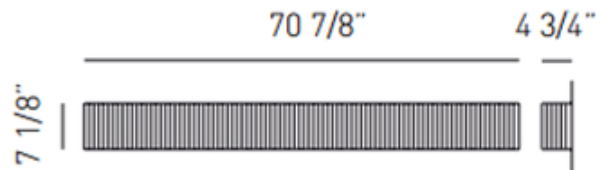

COMPANY

PROJECT

FIXTURE TYPE

APPROVED BY

DATE