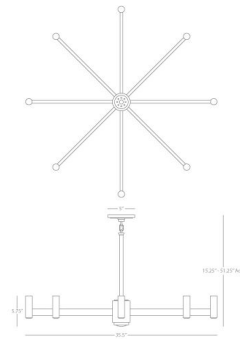

By Robert Abbey

Description

The Delany Chandelier is the perfect centerpiece for a dining or living room with its sleek design and branching candlestick arms. Refined and clean-lined, Delany will complement casual and formal spaces alike. Compatible with sloped ceilings.

Shown in antique brass

Specifications

COLOR	N/A
BODY FINISH	Antique Brass
WATTAGE	75W
DIMMER	Standard 120V
DIMENSIONS	51.25"L x 35.5"W x 5.75"H
BULB NOT INCLUDED	8 x B11/Candelabra (E12)/5W/120V LED
BULB NOT INCLUDED	1 x MR16/GU10/35W/120V Halogen
OTHER BULB OPTIONS	8 x B10/Candelabra (E12)/60W/120V Incandescent
COUNTRY OF ORIGIN	China