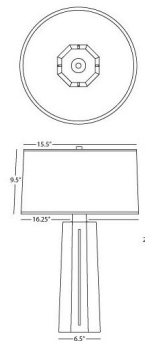

By Robert Abbey

Description

The Mason Table Lamp adds a refined, clean-lined look to your interior space. The tall ceramic column body is topped with a drum shaped hardback linen shade that casts warm light across your room. Full range dimmer switch is located on the lamp socket.

Shown in smoky taupe / oyster linen

Specifications

COLOR Oyster Linen
BODY FINISH Smoky Taupe
WATTAGE 27W
DIMMER Included
DIMENSIONS 16.25"W x 26"H
BULB NOT INCLUDED 1 x A19/Medium (E26)/27W/120V LED
COUNTRY OF ORIGIN United States

Technical Information

PRODUCT DIMENSIONS Silver Cord: 96"

CLICK TO VIEW PRODUCT

Notes: