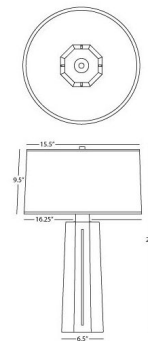

By Robert Abbey

Description

The Mason Table Lamp adds a refined, clean-lined look to your interior space. The tall ceramic column body is topped with a drum shaped hardback linen shade that casts warm light across your room. Full range dimmer switch is located on the lamp socket.

Shown in smoky taupe / oyster linen

Specifications

COLOR Oyster Linen
BODY FINISH Smoky Taupe
WATTAGE 27W
DIMMER Included
DIMENSIONS 16.25"W x 26"H
BULB NOT INCLUDED 1 x A19/Medium (E26)/27W/120V LED
COUNTRY OF ORIGIN United States

Technical Information

PRODUCT DIMENSIONS Silver Cord: 96"

CLICK TO VIEW PRODUCT

Notes: