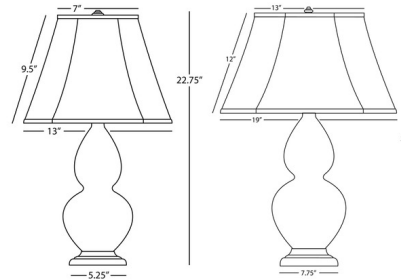

By Robert Abbey

Description

The Double Gourd Table Lamp adds a bold decorative look to your interior space. The gracefully curving ceramic body rests on a round metal base with matching finish, and is topped with a colorful, lined shade that casts warm light across your room. The shades with a colored interior lining create a gradient effect on the lamp's body when illuminated. Full range dimmer switch is located on the lamp socket. Note: Not all options are available.

Shown in smoky taupe / pearl dupioni shade

Specifications

COLOR Pearl Dupioni Shade
BODY FINISH Smoky Taupe
WATTAGE 27W
DIMMER Included
DIMENSIONS 13"W x 22"H
BULB NOT INCLUDED 1 x A19/Medium (E26)/27W/120V LED
COUNTRY OF ORIGIN United States

Technical Information

PRODUCT DIMENSIONS Cord: 96"

CLICK TO VIEW PRODUCT

Notes: