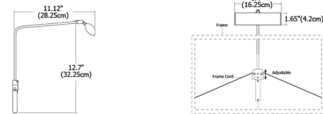

CLICK TO VIEW PRODUCT

Notes: