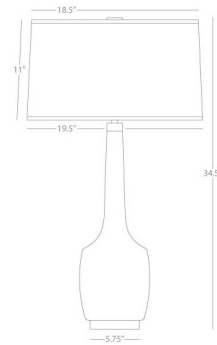

Shown in bone / oyster linen

Specifications

COLOR Oyster Linen
BODY FINISH Bone
WATTAGE 27W
DIMMER Included
DIMENSIONS 19.5"W x 34.5"H
BULB NOT INCLUDED 1 x A19/Medium (E26)/27W/120V LED
COUNTRY OF ORIGIN United States

Technical Information

PRODUCT DIMENSIONS Silver Cord: 96"

CLICK TO VIEW PRODUCT

Notes: