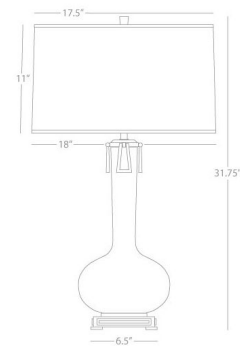

### Specifications

COLOR . . . . . Heather Linen  
BODY FINISH . . . . . Bone  
WATTAGE . . . . . 27W  
DIMMER . . . . . Included  
DIMENSIONS . . . . . 18"W x 31.75"H  
BULB NOT INCLUDED . . . . . 1 x A19/Medium (E26)/27W/120V LED  
COUNTRY OF ORIGIN . . . . . United States

### Technical Information

PRODUCT DIMENSIONS . . . . . Silver Cord: 96"

CLICK TO VIEW PRODUCT

Notes: