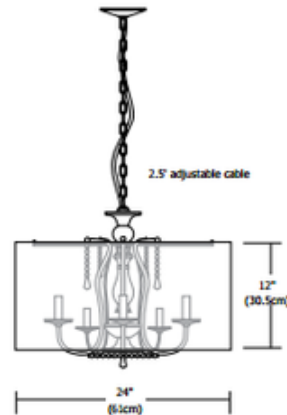

Crystal Union Chandelier

Description:

Crystal Union Chandelier features a patterned ivory silk shade with crystal accents and chrome finish. Includes six 60 watt, 120 volt, B10 candelabra base incandescent lamps. General light distribution. ETL listed. 24 inch diameter x 12 inch height shade x 48 inch overall height.

Shown in: Chrome / Ivory

List Price: \$401.00
 Our Price: \$240.60

Shade Color: Ivory
 Body Finish: Chrome
 Lamp: 6 x B10/Candelabra (E12)/60W/120V Incandescent
 6 x B10/Candelabra (E12)/120V LED
 Wattage: 360W
 Dimmer: Incandescent
 Dimensions: 48"L x 12"H x 24"W