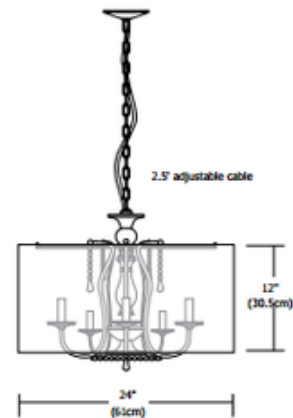

BRAND

Raise Lighting

DESCRIPTION

Crystal Union Chandelier features a patterned ivory silk shade with crystal accents and chrome finish. Includes six 60 watt, 120 volt, B10 candelabra base incandescent lamps. General light distribution. ETL listed. 24 inch diameter x 12 inch height shade x 48 inch overall height.

SHADE COLOR	Ivory
BODY FINISH	Chrome
WATTAGE	360W
DIMMER	Standard 120V
DIMENSIONS	48"L x 24"W x 12"H
BULB INCLUDED	
LAMP	6 x B10/Candelabra (E12)/60W/120V Incandescent 6 x B10/Candelabra (E12)/120V LED