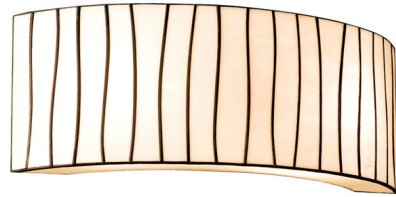

## Curvas Wall Sconce

By a-emotional light

### Description

Curvas Wall Light offers a modern take on a classic design, featuring a composition of a series of irregular cut glass pieced together for a chic overall look.

Shown in black / white

### Specifications

COLOR	White
BODY FINISH	Black
WATTAGE	120W
DIMMER	Standard 120V
DIMENSIONS	17.7"W x 6.7"H x 4.7"D
BULB NOT INCLUDED	2 x B10/Candelabra (E12)/60W/120V Incandescent
OTHER BULB OPTIONS	2 x B10/Candelabra (E12)/120V LED
COUNTRY OF ORIGIN	Spain