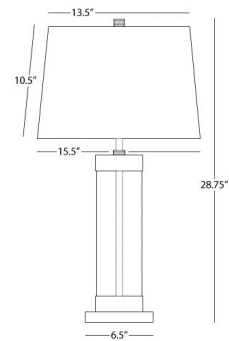

### Specifications

COLOR . . . . . White  
BODY FINISH . . . . . Deep Patina Bronze  
WATTAGE . . . . . 150W  
DIMMER . . . . . Included  
DIMENSIONS . . . . . 15.5"W x 28.75"H  
BULB NOT INCLUDED . . . . . 1 x A19 3-Way/Medium (E26)/150W/120V Incandescent  
COUNTRY OF ORIGIN . . . . . China