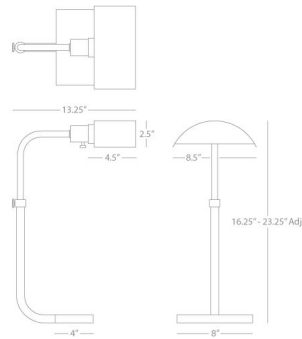

Lightology

lightology.com
866-954-4489
04-20-26

Project: _____

Company: _____

Location: _____ Fixture Type: _____

SPEC #: **RAB487696**

Approved On: _____ Approved By: _____

Koleman Adjustable Task Table Lamp By Robert Abbey

Description

The Koleman Adjustable Task Table Lamp blends style and functionality for a timeless piece that recalls the classic look of a pharmacy lamp. Koleman's adjustable stem can be raised and lowered to provide task lighting next to a desk or reading chair.

Shown in deep patina bronze

Specifications

COLOR	N/A
BODY FINISH	Deep Patina Bronze
WATTAGE	60W
DIMMER	Included
DIMENSIONS	8.5"W x 23.25"H x 13.25"D
BULB NOT INCLUDED	1 x B10/Medium (E26)/60W/120V Incandescent
OTHER BULB OPTIONS	1 x B11/Medium (E26)/120V LED
COUNTRY OF ORIGIN	China