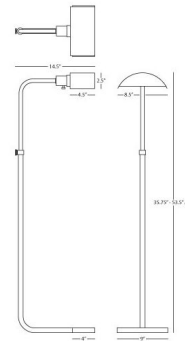

Lightology

lightology.com
866-954-4489
06-04-26

Project: _____

Company: _____

Location: _____ Fixture Type: _____

SPEC #: **RAB487697**

Approved On: _____ Approved By: _____

Koleman Adjustable Task Floor Lamp

By Robert Abbey

Description

The Koleman Adjustable Task Floor Lamp blends style and functionality for a timeless piece that recalls the classic look of a pharmacy lamp. Koleman's adjustable stem can be raised and lowered to provide task lighting next to a desk or reading chair. Hi-Lo rotary switch located on socket.

Shown in deep patina bronze

Specifications

COLOR	N/A
BODY FINISH	Deep Patina Bronze
WATTAGE	5W
DIMMER	Included
DIMENSIONS	9"W x 53.5"H x 14.5"D
BULB NOT INCLUDED	1 x B11/Medium (E26)/5W/120V LED
OTHER BULB OPTIONS	B11/Medium (E26)/60W/120V Incandescent
COUNTRY OF ORIGIN	China