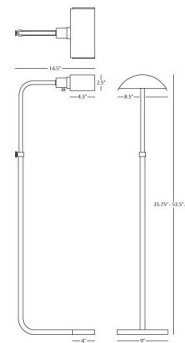

Lightology

lightology.com
866-954-4489
04-04-26

Project: _____

Company: _____

Location: _____ Fixture Type: _____

SPEC #: **RAB487697**

Approved On: _____ Approved By: _____

Koleman Adjustable Task Floor Lamp By Robert Abbey

Description

The Koleman Adjustable Task Floor Lamp blends style and functionality for a timeless piece that recalls the classic look of a pharmacy lamp. Koleman's adjustable stem can be raised and lowered to provide task lighting next to a desk or reading chair. Hi-Lo rotary switch located on socket.

Shown in deep patina bronze

Specifications

COLOR	N/A
BODY FINISH	Deep Patina Bronze
WATTAGE	5W
DIMMER	Included
DIMENSIONS	9"W x 53.5"H x 14.5"D
BULB NOT INCLUDED	1 x B10/Medium (E26)/5W/120V Incandescent
OTHER BULB OPTIONS	1 x B11/Medium (E26)/120V LED
COUNTRY OF ORIGIN	China