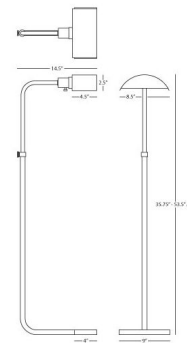

Lightology

lightology.com
866-954-4489
04-05-26

Project: _____

Company: _____

Location: _____ Fixture Type: _____

SPEC #: **RAB487697**

Approved On: _____ Approved By: _____

Koleman Adjustable Task Floor Lamp By Robert Abbey

Description

The Koleman Adjustable Task Floor Lamp blends style and functionality for a timeless piece that recalls the classic look of a pharmacy lamp. Koleman's adjustable stem can be raised and lowered to provide task lighting next to a desk or reading chair. Hi-Lo rotary switch located on socket.

Shown in deep patina bronze

Specifications

COLOR	N/A
BODY FINISH	Deep Patina Bronze
WATTAGE	5W
DIMMER	Included
DIMENSIONS	9"W x 53.5"H x 14.5"D
BULB NOT INCLUDED	1 x B10/Medium (E26)/5W/120V Incandescent
OTHER BULB OPTIONS	1 x B11/Medium (E26)/120V LED
COUNTRY OF ORIGIN	China