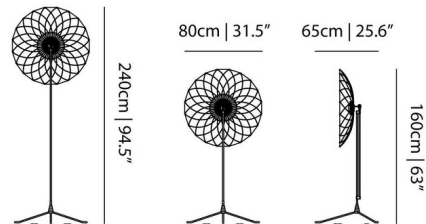

Specifications

COLOR	N/A
BODY FINISH	Stainless Steel
WATTAGE	40W
DIMMER	Included
DIMENSIONS	31.5"W x 94.5"H
INTEGRATED LED MODULE	1 x LED/40W/120V LED
COUNTRY OF ORIGIN	Netherlands

Technical Information

PRODUCT DIMENSIONS	Adjustable Height: 63-94.5"
COLOR RENDERING	80 CRI
LAMP COLOR	2700K
LUMENS/WATT	83.65
LUMINOUS FLUX	3346 lumens

Shown in stainless steel

CLICK TO VIEW PRODUCT

Notes: