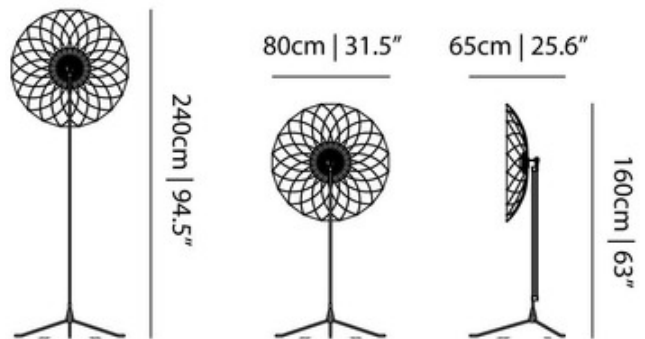

COMPANY

PROJECT

FIXTURE TYPE

APPROVED BY

DATE