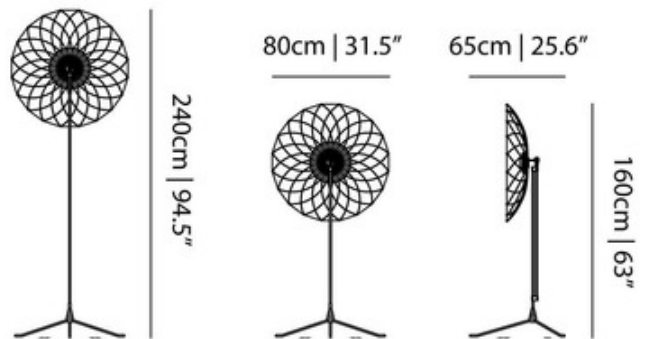

COMPANY	PROJECT	FIXTURE TYPE	APPROVED BY	DATE