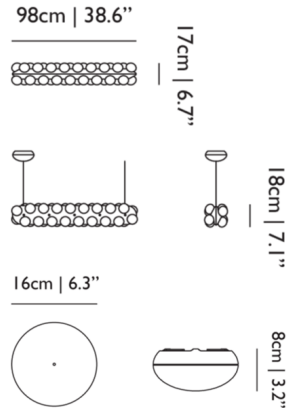

Shown in white / white