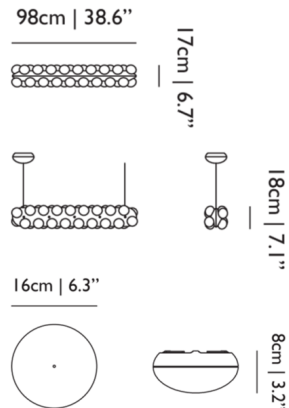

### Specifications

COLOR	White
BODY FINISH	White
WATTAGE	20.9W
DIMMER	Low Voltage Electronic
DIMENSIONS	38.6"L x 6.7"W x 7.1"H
INTEGRATED LED MODULE	36 x LED/0.58W/120V LED
COUNTRY OF ORIGIN	Netherlands