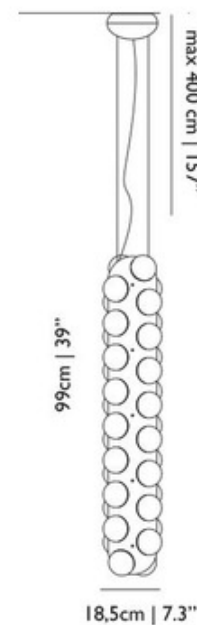

COMPANY	PROJECT	FIXTURE TYPE	APPROVED BY	DATE