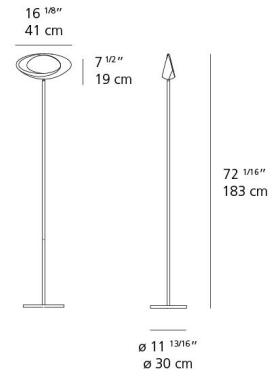

CLICK TO VIEW PRODUCT

Notes: