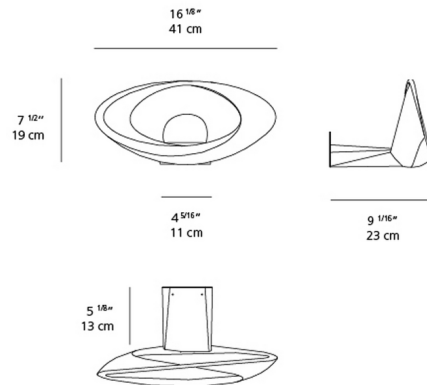

CLICK TO VIEW PRODUCT

Notes: