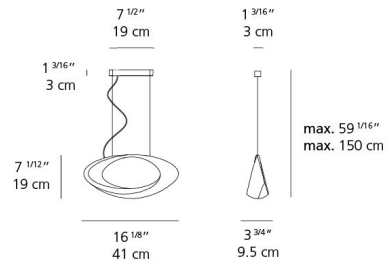

CLICK TO VIEW PRODUCT

Notes: