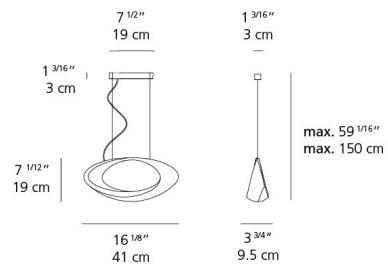

CLICK TO VIEW PRODUCT

Notes: