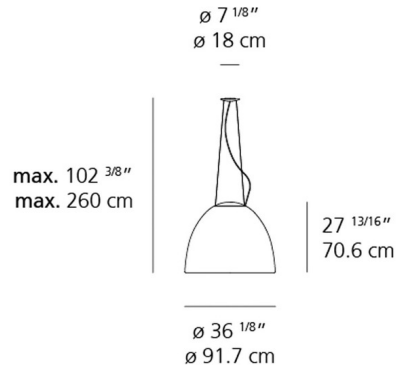

CLICK TO VIEW PRODUCT

Notes: