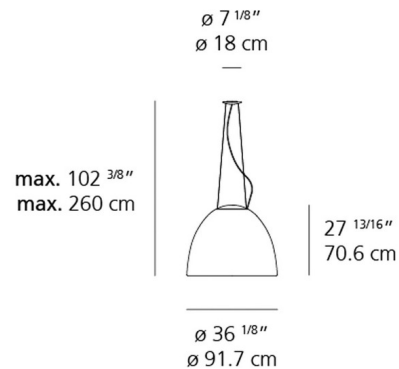

CLICK TO VIEW PRODUCT

Notes: