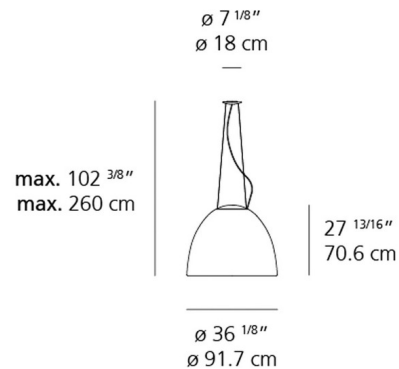

### Specifications

COLOR	N/A
BODY FINISH	Grey Anthracite
WATTAGE	121W
DIMMER	0-10V
DIMENSIONS	102.4"L x 36.1"W x 27.8"H
INTEGRATED LED MODULE	1 x LED/121W/120-277V LED
COUNTRY OF ORIGIN	Italy