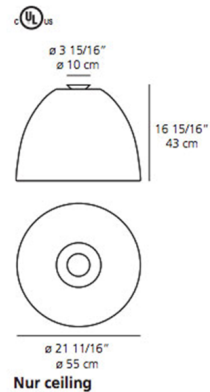

CLICK TO VIEW PRODUCT

Notes: