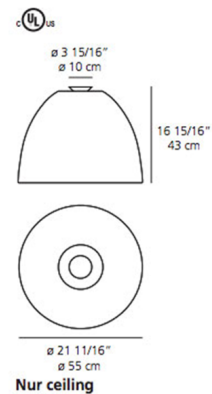

CLICK TO VIEW PRODUCT

Notes: