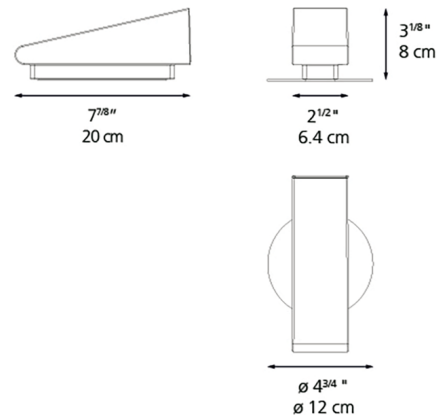

Shown in white

CLICK TO VIEW PRODUCT

Notes: