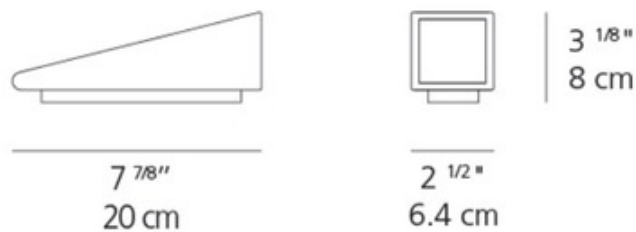

COMPANY	PROJECT	FIXTURE TYPE	APPROVED BY	DATE