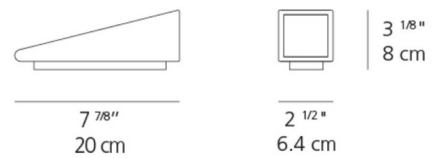

CLICK TO VIEW PRODUCT

Notes: