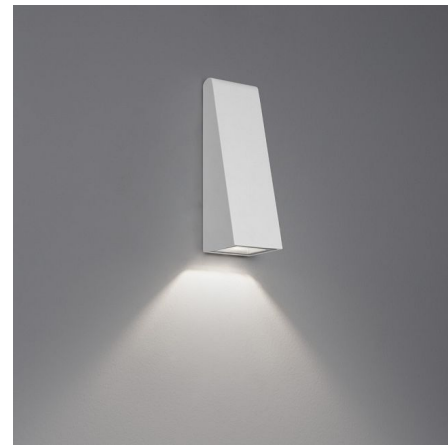

Lightology

lightology.com
866-954-4489
04-19-26

Project: _____
 Company: _____
 Location: _____ Fixture Type: _____
 SPEC #: **ART487875**
 Approved On: _____ Approved By: _____

Cuneo Outdoor Mini Wall / Path Light

By Artemide

Description

The Cuneo Outdoor Mini Wall / Path Light offers unparalleled versatility, providing precise illumination for diverse exterior applications. This robust fixture is designed for seamless integration into your landscape, capable of enhancing both ground-level pathways and vertical wall surfaces with its adaptable light emission. Engineered for durability, the Cuneo features components made of resilient die-cast Aluminum, finished with either a crisp White or Anthracite Grey paint. Its exceptional longevity is ensured by a comprehensive 3-Stage Outdoor treatment, which includes cutting-edge Nanotechnologies, an Antioxidant Primer, and a protective Polyester paint. A light-diffusing prismatic screen in PMMA silicone and flush silicone rubber gaskets ensure superior weather resistance and optimal light distribution. Whether installed on the ground to provide subtle side lighting for drives or spacious garden areas, or mounted on walls to create a captivating wall washer effect facing up or down, the Cuneo delivers consistent performance. It includes robust steel brackets for secure installation in either configuration, making it a powerful and flexible solution for defining and illuminating your outdoor environment with elegance.

Specifications

COLOR	N/A
BODY FINISH	White
WATTAGE	11W
DIMMER	Not Dimmable
DIMENSIONS	7.9"L x 2.5"W x 3.13"H
INTEGRATED LED MODULE	1 x LED/11W/120V LED
COUNTRY OF ORIGIN	Italy

Technical Information

LAMP LIFE	50000 hours
COLOR RENDERING	93 CRI
LAMP COLOR	3000K
LUMENS/WATT	80.55
LUMINOUS FLUX	886 lumens