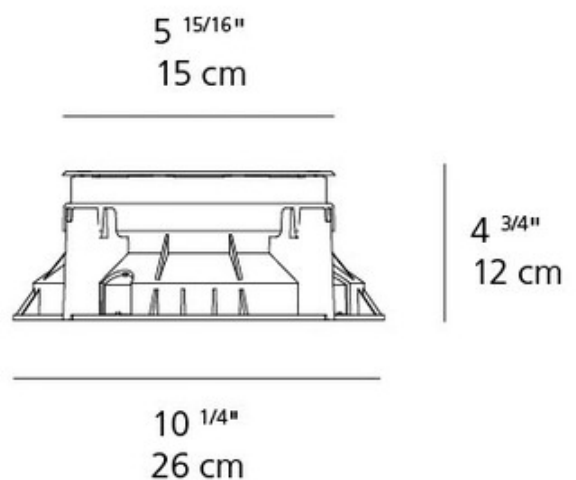

**BRAND**

Artemide

**DESCRIPTION**

Ego 150 Wall Wash Outdoor Square Recessed Ground Light features an aluminum body with a stainless steel finish, a stainless steel frame, and black silkscreened tempered glass. Drive-over and adjustable + or - 15 degrees. Integrated 8 watt 120 volt 6 degree x 54 degree beam angle LED light source. Choice of 3000K or 4000K color temperature. 10.25 inch square x 4.75 inch height. UL listed for wet locations. Supports loads up to 11,000 pounds. Includes recessed housing.

Shown in: Stainless Steel

<b>SHADE COLOR</b>	N/A
<b>BODY FINISH</b>	Stainless Steel
<b>WATTAGE</b>	8W
<b>DIMMER</b>	Not Dimmable
<b>DIMENSIONS</b>	10.25"W x 4.75"H
<b>INTEGRATED LED MODULE</b>	
<b>LAMP</b>	1 x LED/8W/120V LED

*Technical Information*

<b>LUMINOUS FLUX</b>	326 lumens
<b>LUMENS/WATT</b>	40.75
<b>LAMP COLOR</b>	4000K
<b>COLOR RENDERING</b>	80 CRI
<b>BEAM ANGLE</b>	6°

**SPEC #** ART487889

COMPANY	PROJECT	FIXTURE TYPE	APPROVED BY	DATE