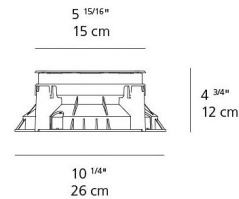

CLICK TO VIEW PRODUCT

Notes: