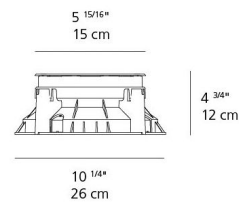

CLICK TO VIEW PRODUCT

Notes: