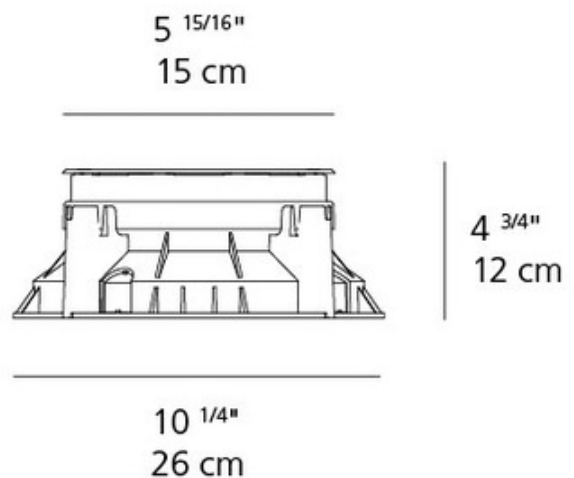

COMPANY	PROJECT	FIXTURE TYPE	APPROVED BY	DATE