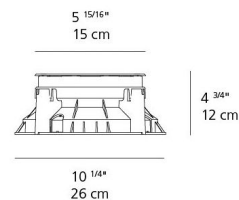

CLICK TO VIEW PRODUCT

Notes: