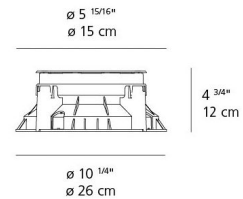

CLICK TO VIEW PRODUCT