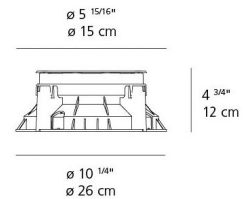

CLICK TO VIEW PRODUCT

Notes: