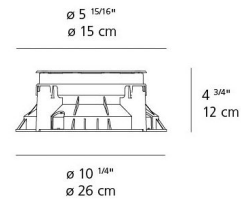

CLICK TO VIEW PRODUCT

Notes: