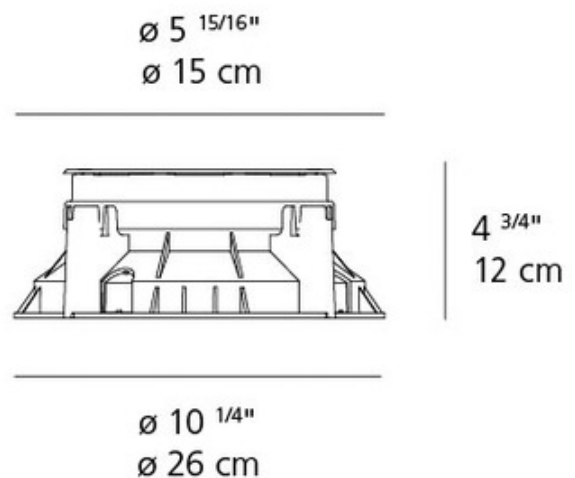

COMPANY	PROJECT	FIXTURE TYPE	APPROVED BY	DATE