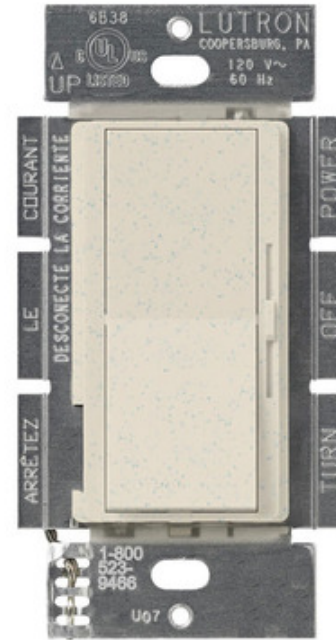

**BRAND**

Lutron

**DESCRIPTION**

Diva 3-Way Incandescent Dimmer features a large paddle switch and linear-slide dimmer that can be preset. Includes built-in soft glow nightlight which is best seen on light colored finishes. For use with 120 volt incandescent and halogen lamps only. Claro designer style wall plates sold separately.

<b>SHADE COLOR</b>	N/A
<b>BODY FINISH</b>	Satin Limestone
<b>WATTAGE</b>	600W
<b>DIMMER</b>	Standard 120V
<b>DIMENSIONS</b>	2.94"W x 4.69"H x 1.31"D
<b>LAMP</b>	N/A

**SPEC #** LUT48793

COMPANY	PROJECT	FIXTURE TYPE	APPROVED BY	DATE